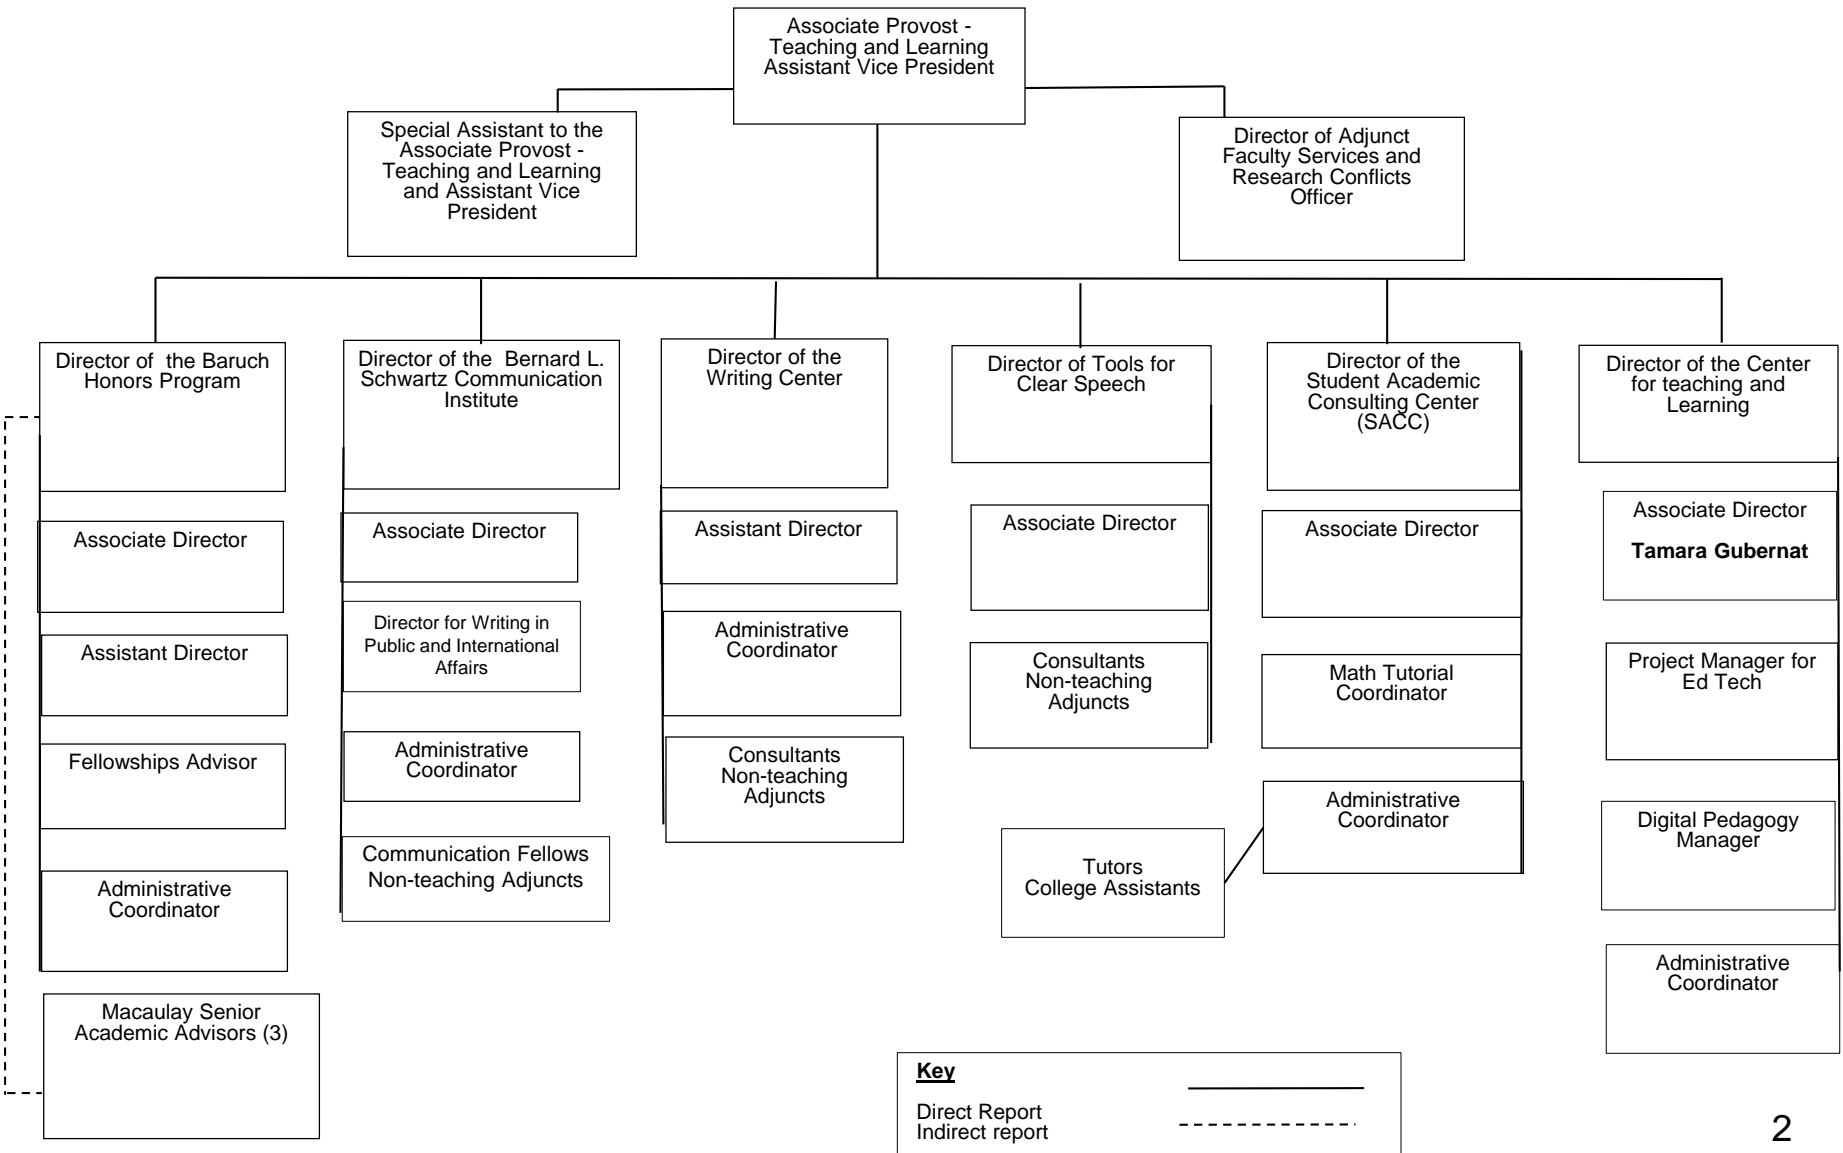

Baruch COLLEGE

Office of the Provost & Senior Vice President for Academic Affairs

Organizational Charts

PROVOST OFFICE – DIRECT REPORTS TO PROVOST ESSIG

Office of the Provost & Senior Vice President for Academic Affairs

Chart 2 of 4

Associate Provost for Teaching and Learning

**Office of the Provost & Senior Vice
President for Academic Affairs**

Chart 3 of 4

Associate Provost for Academic Administration, Faculty Development, and Research

Chart 4 of 4

Associate Provost for Assessment, Accreditation, and Institutional Effectiveness