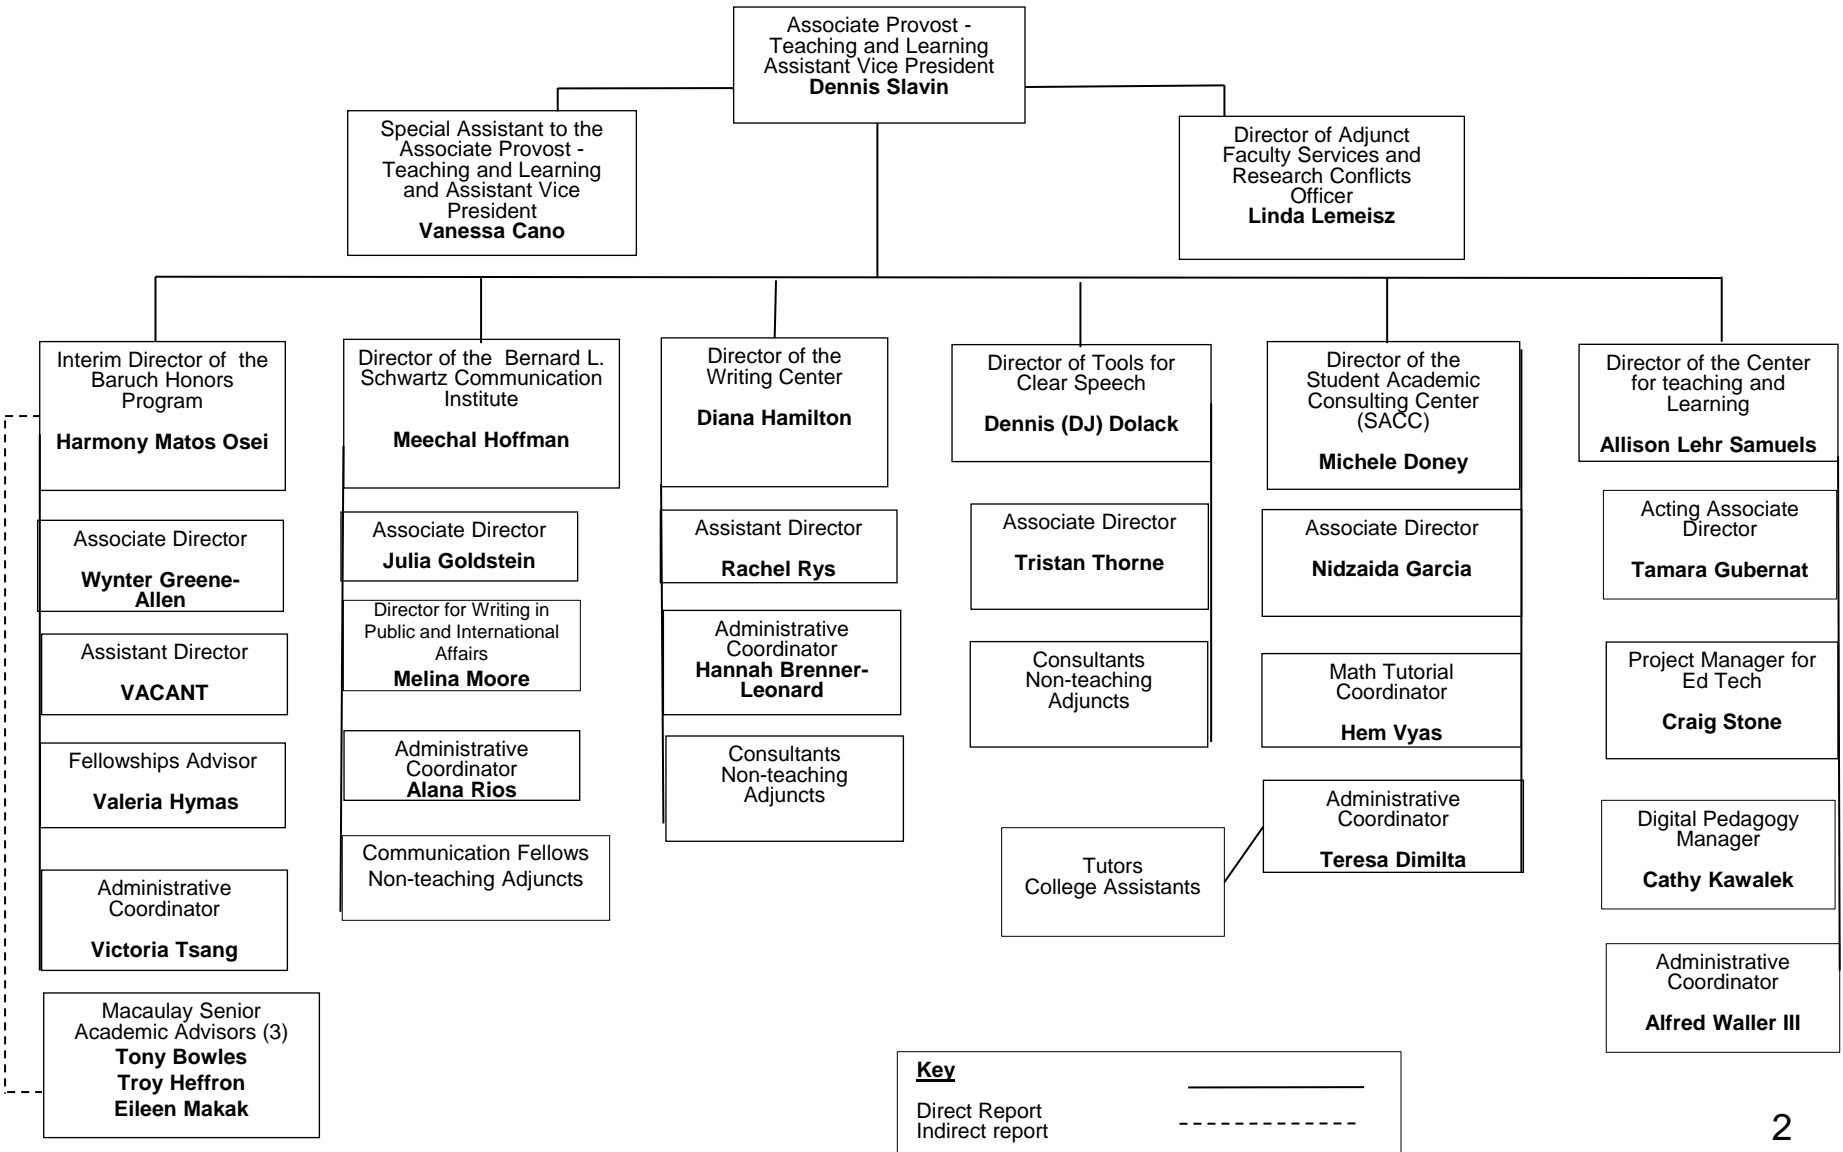

Baruch COLLEGE

Office of the Provost & Senior Vice President for Academic Affairs

Organizational Charts

PROVOST OFFICE – DIRECT REPORTS TO PROVOST ESSIG

Office of the Provost & Senior Vice President for Academic Affairs

Chart 2 of 4

Associate Provost for Teaching and Learning

Key

Direct Report _____

Indirect report - - - - -

**Office of the Provost & Senior Vice
President for Academic Affairs**

Chart 3 of 4

Associate Provost for Research, Innovation, and Strategic Initiatives

Chart 4 of 4

Associate Provost for Assessment, Accreditation, and Institutional Effectiveness