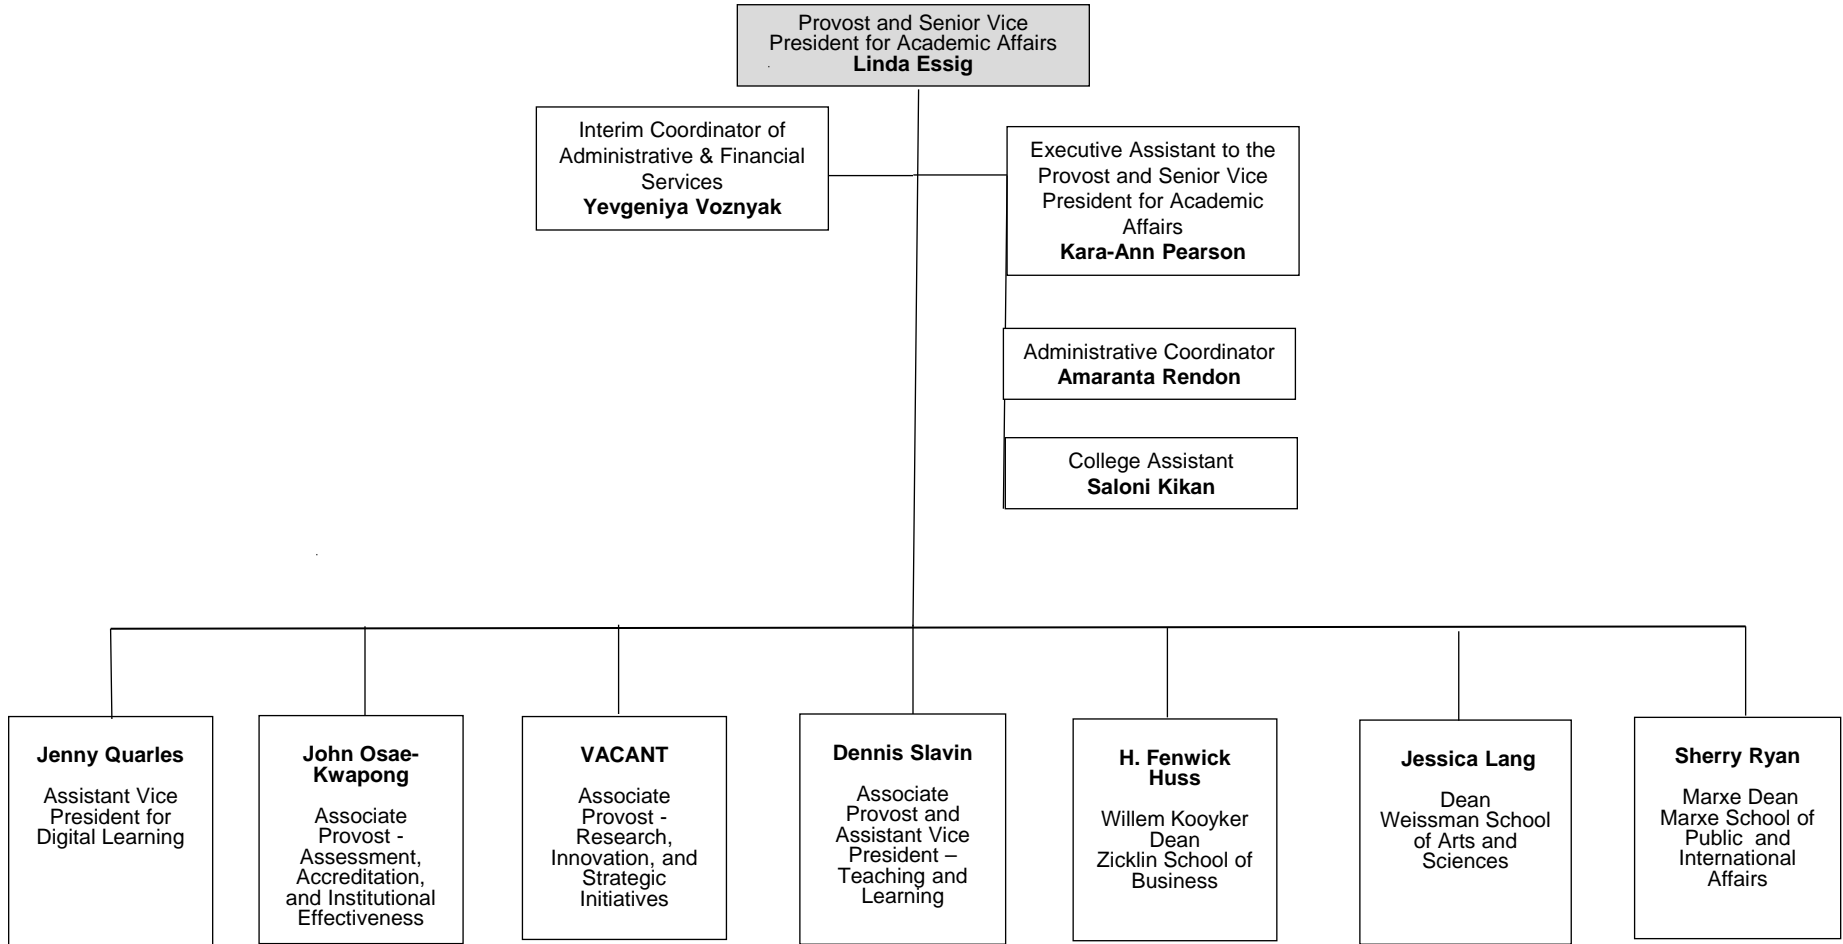

Baruch COLLEGE

Office of the Provost & Senior Vice President for Academic Affairs

Organizational Charts

PROVOST OFFICE – DIRECT REPORTS TO PROVOST ESSIG

Office of the Provost & Senior Vice President for Academic Affairs

Chart 2 of 4

Associate Provost for Teaching and Learning

Key

Direct Report _____

Indirect report - - - - -

**Office of the Provost & Senior Vice
President for Academic Affairs**

Chart 3 of 4

Associate Provost for Research, Innovation, and Strategic Initiatives